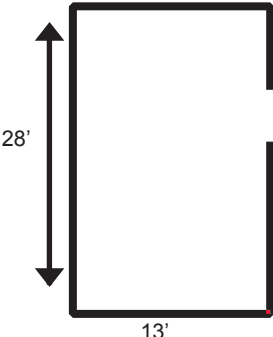

Meeting Rooms

Internet Available in Meeting Rooms

	Classroom	Rounds	Theater
Gallery #1 35.5'x33' (1,105.5 sq. ft.)	50	50	110
Gallery #2 25'x33' (825 sq. ft.)	50	50	110
Gallery #3 33'x51' (1,683 sq. ft.)	100	100	255
Total of Gallery Rooms (3,613 sq. ft.)			
Ceiling Height 12'			

Board Room

Salon B

Salon A