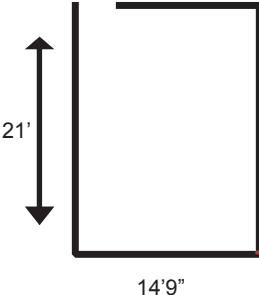

Meeting Rooms

Internet Available in Meeting Rooms

	Classroom	Rounds	Theater
Gallery #1 35.5'x33' (1,105.5 sq. ft.)	50	50	110
Gallery #2 25'x33' (825 sq. ft.)	50	50	110
Gallery #3 33'x51' (1,683 sq. ft.)	100	100	255
Total of Gallery Rooms (3,613 sq. ft.)			
Ceiling Height 12'