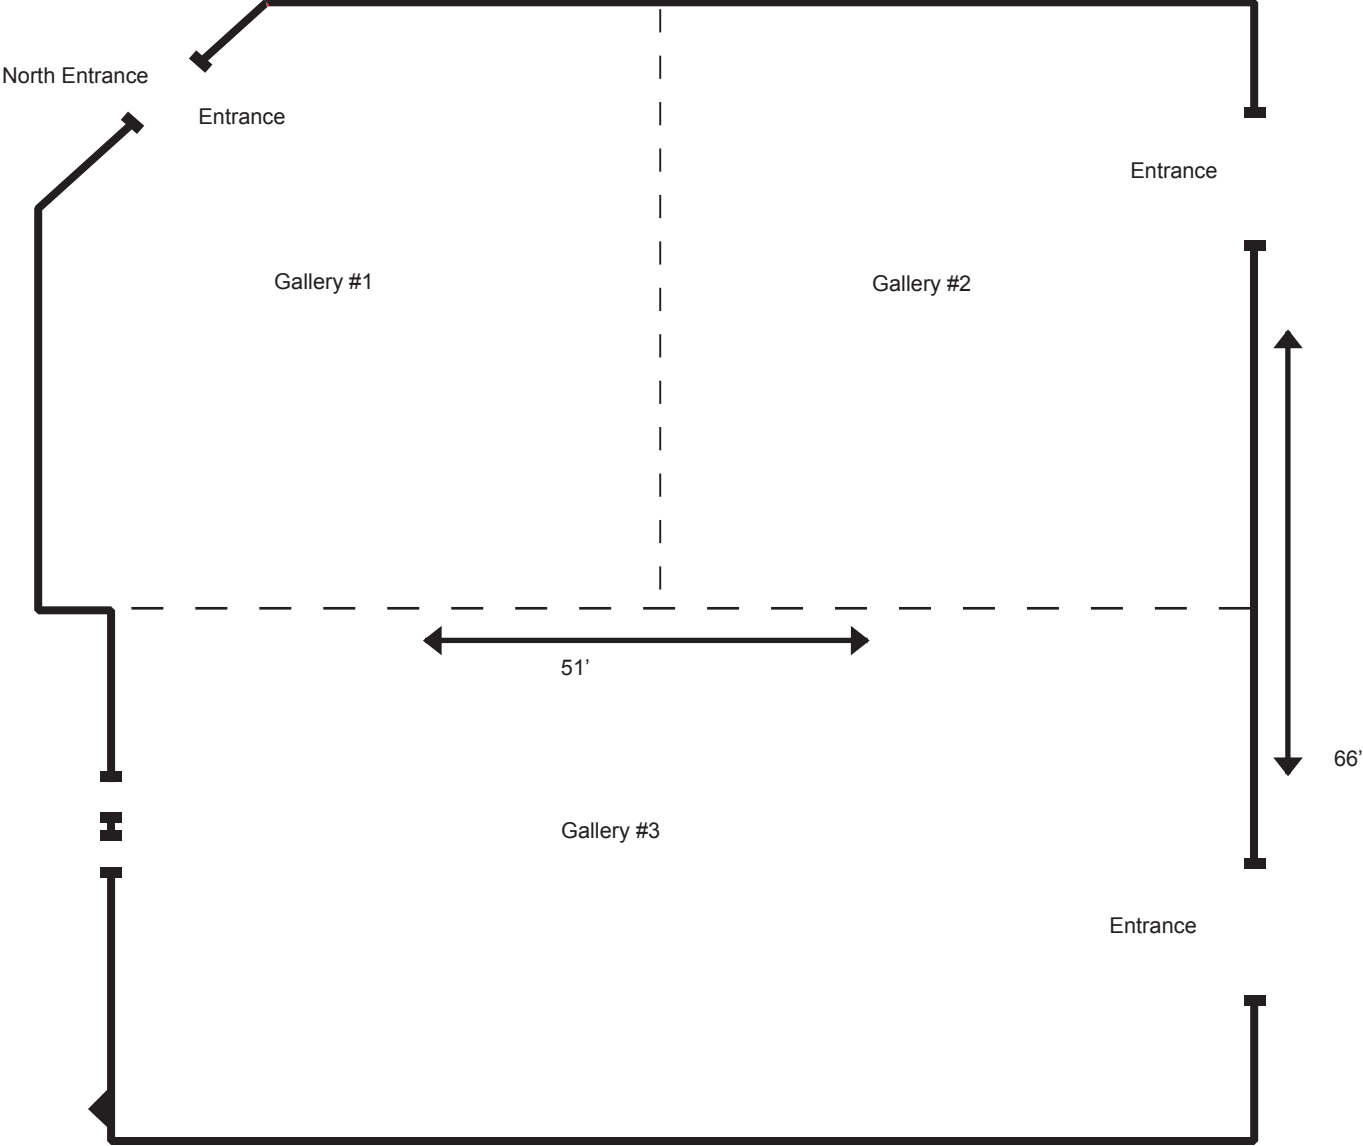

Meeting Rooms

Internet Available in Meeting Rooms

	Classroom	Rounds	Theater
Gallery #1 35.5'x33' (1,105.5 sq. ft.)	50	50	110
Gallery #2 25'x33' (825 sq. ft.)	50	50	110
Gallery #3 33'x51' (1,683 sq. ft.)	100	100	255
Total of Gallery Rooms (3,613 sq. ft.)			
Ceiling Height 12'			

Board Room

Salon B

Salon A